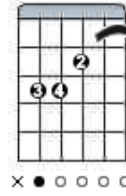

x ● ○ ○ ○ x

x ● ○ ○ ○ x

x ● ○ ○ ○ ○

● ○ ○ ○ ○ ○

● ○ ○ ○ ○ ○

x ● x ○ ○ ○

F/C

x ● ○ ○ ○ ○

x ● x ○ ○ ○

● x ○ ○ ○ x

x ● ○ ○ ○ x

x ● ○ ○ ○ x

x x ● ○ ○ ○