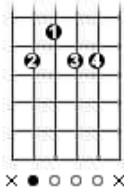

x ● ○ ○ ○ x

x ● ○ ○ ○ x

x ● ○ ○ ○ ○

● ○ ○ ○ ○ ○

● ○ ○ ○ ○ ○

x ● x ○ ○ ○

x ● ○ ○ ○ ○

x ● x ○ ○ ○

● x ○ ○ ○ x

Eb7/9

x ● ○ ○ ○ x

x ● ○ ○ ○ x

x x ● ○ ○ ○