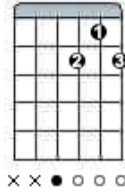

Louis Armstrong - What A Wonderful World

(Bob Thiele / George David Weiss)

Intro: F7+ C7/9 F7+ C7/9

F7+ Am Bb7+ Am
I see trees of green, red roses too.
Gm7 F7+ A7/5+ Dm
I see them bloom, for me and you,
C#7+ Gm7 C7 F7+ B7/9 Bb7+ C7
And I think to myself, "What a wonderful world."
F7+ Am Bb7+ Am7
I see skies of blue and clouds of white,
Gm7 F7+ A7/5+ Dm
The bright blessed day, the dark sacred night,
C#7+ Gm C7 F Bb/D F/C
And I think to myself, "What a wonderful world"

F#dim

● x ○ ○ ○ x

Eb7/9

x ● ○ ○ ○ x

D7/9

x ● ○ ○ ○ x

D7

x x ● ○ ○ ○