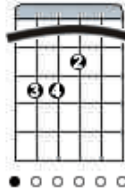

x ● ○ ○ ○ x

x ● ○ ○ ○ x

x ● ○ ○ ○ ○

● ○ ○ ○ ○ ○

F

● ○ ○ ○ ○ ○

x ● x ○ ○ ○

x ● ○ ○ ○ ○

x ● x ○ ○ ○

● x ○ ○ ○ x

x ● ○ ○ ○ x

x ● ○ ○ ○ x

x x ● ○ ○ ○