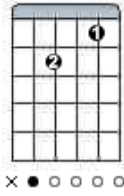

Louis Armstrong - What A Wonderful World

(Bob Thiele / George David Weiss)

Intro: F7+ C7/9 F7+ C7/9

F7+ Am Bb7+ Am
I see trees of green, red roses too.
Gm7 F7+ A7/5+ Dm
I see them bloom, for me and you,
C#7+ Gm7 C7 F7+ B7/9 Bb7+ C7
And I think to myself, "What a wonderful world."
F7+ Am Bb7+ Am7
I see skies of blue and clouds of white,
Gm7 F7+ A7/5+ Dm
The bright blessed day, the dark sacred night,
C#7+ Gm C7 F Bb/D F/C
And I think to myself, "What a wonderful world"

Bb/C C7 F7+
The colors of the rainbow, so pretty in the sky
Bb/C C7 F7+
Are also on the faces of people going by
Dm Am Dm Am
I see friends shaking hands, saying, "How do you do?"
Dm F#dim (Gm Dm C7)
They're really saying, "I love you."
F7+ Am Bb7+ Am
I hear babies cry, I watch them grow
Gm7 F7+ A7/5+ Dm
They'll learn much more than I'll ever know,
C#7+ C7 F Eb7/9 D7/9
And I think to myself, "What a wonderful world!"
D7 Gm7 C7 F
Yes I think to myself, "What a wonderful world!"

C7

x ● ○ ○ ○ x

B7/9

x ● ○ ○ ○ x

Am7

x ● ○ ○ ○ ○

Gm

● ○ ○ ○ ○ ○