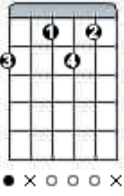

x ● ○ ○ ○ x

x ● ○ ○ ○ x

x ● ○ ○ ○ ○

● ○ ○ ○ ○ ○

● ○ ○ ○ ○ ○

x ● x ○ ○ ○

x ● ○ ○ ○ ○

x ● x ○ ○ ○

F#dim

● x ○ ○ ○ x

x ● ○ ○ ○ x

x ● ○ ○ ○ x

x x ● ○ ○ ○