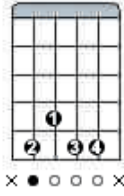

Louis Armstrong - What A Wonderful World

(Bob Thiele / George David Weiss)

Intro: F7+ C7/9 F7+ C7/9

F7+ Am Bb7+ Am
I see trees of green, red roses too.
Gm7 F7+ A7/5+ Dm
I see them bloom, for me and you,
C#7+ Gm7 C7 F7+ B7/9 Bb7+ C7
And I think to myself, "What a wonderful world."
F7+ Am Bb7+ Am7
I see skies of blue and clouds of white,
Gm7 F7+ A7/5+ Dm
The bright blessed day, the dark sacred night,
C#7+ Gm C7 F Bb/D F/C
And I think to myself, "What a wonderful world"

F#dim

● x ○ ○ ○ x

Eb7/9

x ● ○ ○ ○ x

D7/9

x ● ○ ○ ○ x

D7

x x ● ○ ○ ○