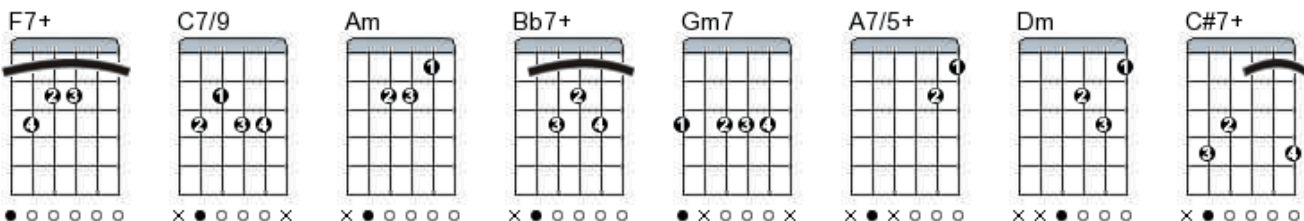

Louis Armstrong - What A Wonderful World

(Bob Thiele / George David Weiss)

Intro: F7+ C7/9 F7+ C7/9

F7+ Am Bb7+ Am
I see trees of green, red roses too.
Gm7 F7+ A7/5+ Dm
I see them bloom, for me and you,
C#7+ Gm7 C7 F7+ B7/9 Bb7+ C7
And I think to myself, "What a wonderful world."
F7+ Am Bb7+ Am7
I see skies of blue and clouds of white,
Gm7 F7+ A7/5+ Dm
The bright blessed day, the dark sacred night,
C#7+ Gm C7 F Bb/D F/C
And I think to myself, "What a wonderful world"

Bb/C C7 F7+
The colors of the rainbow, so pretty in the sky
Bb/C C7 F7+
Are also on the faces of people going by
Dm Am Dm Am
I see friends shaking hands, saying, "How do you do?"
Dm F#dim (Gm Dm C7)
They're really saying, "I love you."
F7+ Am Bb7+ Am
I hear babies cry, I watch them grow
Gm7 F7+ A7/5+ Dm
They'll learn much more than I'll ever know,
C#7+ C7 F Eb7/9 D7/9
And I think to myself, "What a wonderful world!"
D7 Gm7 C7 F
Yes I think to myself, "What a wonderful world!"