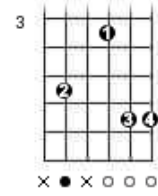

x ● ○ ○ ○ x

x ● ○ ○ ○ x

x ● ○ ○ ○ ○

● ○ ○ ○ ○ ○

● ○ ○ ○ ○ ○

Bb/D

x ● x ○ ○ ○

x ● ○ ○ ○ ○

x ● x ○ ○ ○

● x ○ ○ ○ x

x ● ○ ○ ○ x

x ● ○ ○ ○ x

x x ● ○ ○ ○