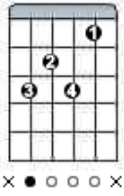

C7

x ● ○ ○ ○ x

x ● ○ ○ ○ x

x ● ○ ○ ○ ○

● ○ ○ ○ ○ ○

● ○ ○ ○ ○ ○

x ● x ○ ○ ○

x ● ○ ○ ○ ○

x ● x ○ ○ ○

● x ○ ○ ○ x

x ● ○ ○ ○ x

x ● ○ ○ ○ x

x x ● ○ ○ ○