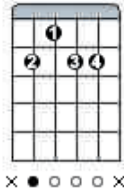

Louis Armstrong - What A Wonderful World

(Bob Thiele / George David Weiss)

Intro: F7+ C7/9 F7+ C7/9

F7+ Am Bb7+ Am
I see trees of green, red roses too.
Gm7 F7+ A7/5+ Dm
I see them bloom, for me and you,
C#7+ Gm7 C7 F7+ B7/9 Bb7+ C7
And I think to myself, "What a wonderful world."
F7+ Am Bb7+ Am7
I see skies of blue and clouds of white,
Gm7 F7+ A7/5+ Dm
The bright blessed day, the dark sacred night,
C#7+ Gm C7 F Bb/D F/C
And I think to myself, "What a wonderful world"

Bb/C C7 F7+
The colors of the rainbow, so pretty in the sky
Bb/C C7 F7+
Are also on the faces of people going by
Dm Am Dm Am
I see friends shaking hands, saying, "How do you do?"
Dm F#dim (Gm Dm C7)
They're really saying, "I love you."
F7+ Am Bb7+ Am
I hear babies cry, I watch them grow
Gm7 F7+ A7/5+ Dm
They'll learn much more than I'll ever know,
C#7+ C7 F Eb7/9 D7/9
And I think to myself, "What a wonderful world!"
D7 Gm7 C7 F
Yes I think to myself, "What a wonderful world!"

C7

x ● ○ ○ ○ x

B7/9

x ● ○ ○ ○ x

Am7

x ● ○ ○ ○ ○

Gm

● ○ ○ ○ ○ ○